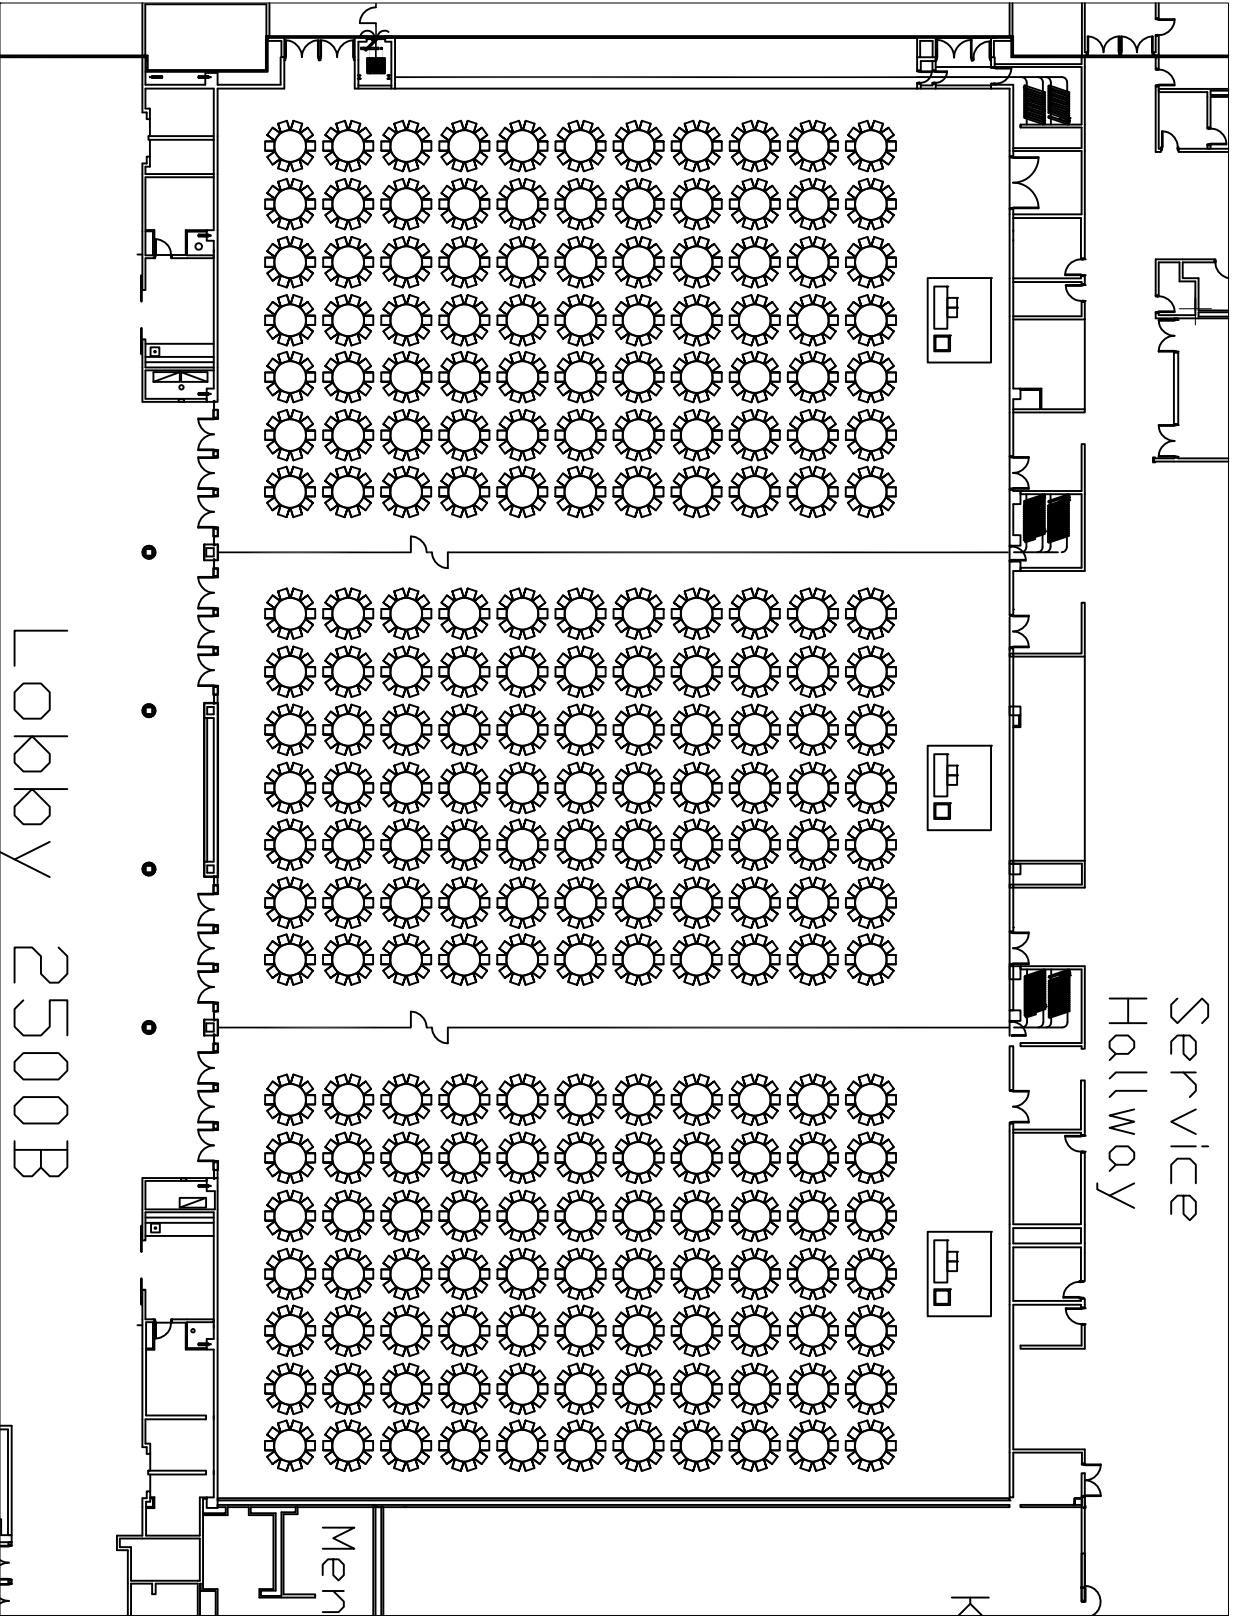

Lokky 2500B

Service
Hallway

Men