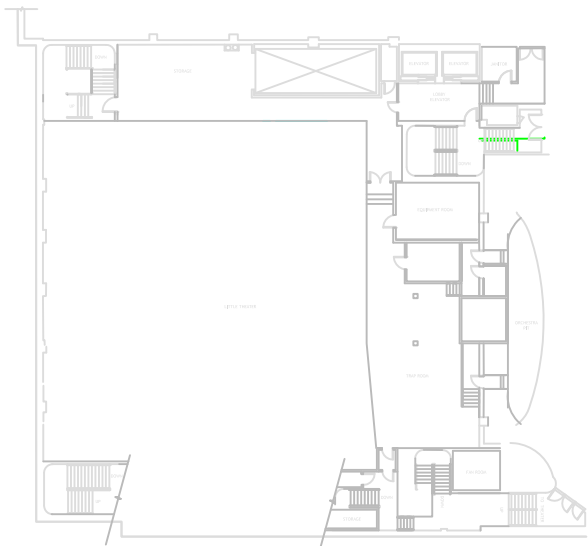

MEZZANINE LEVEL

STAGE LEVEL

TRAP ROOM