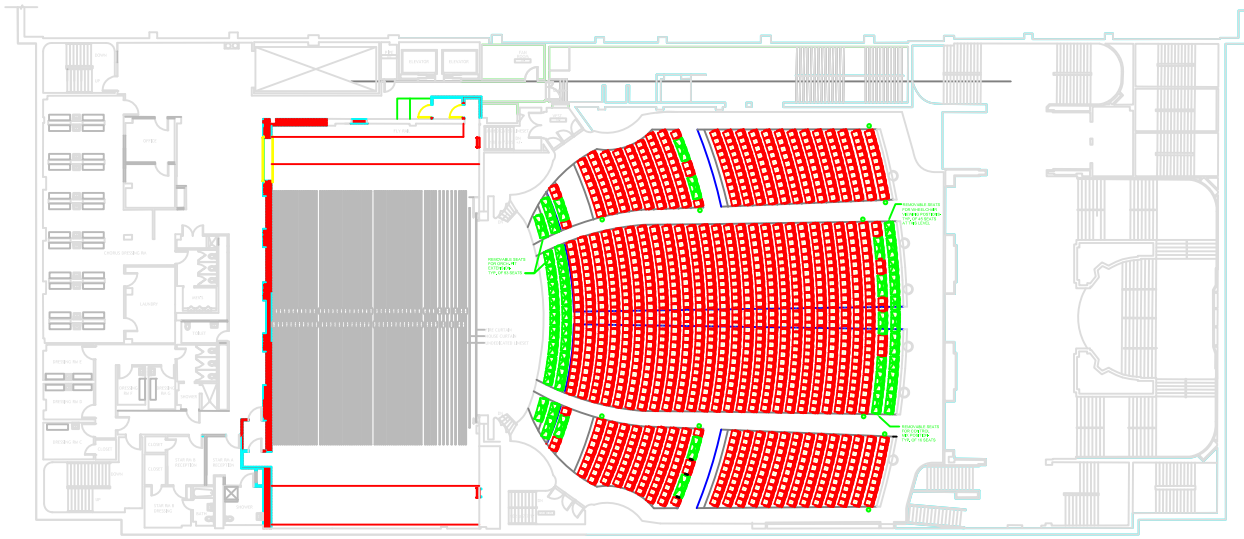

MEZZANINE LEVEL

STAGE LEVEL

TRAP ROOM