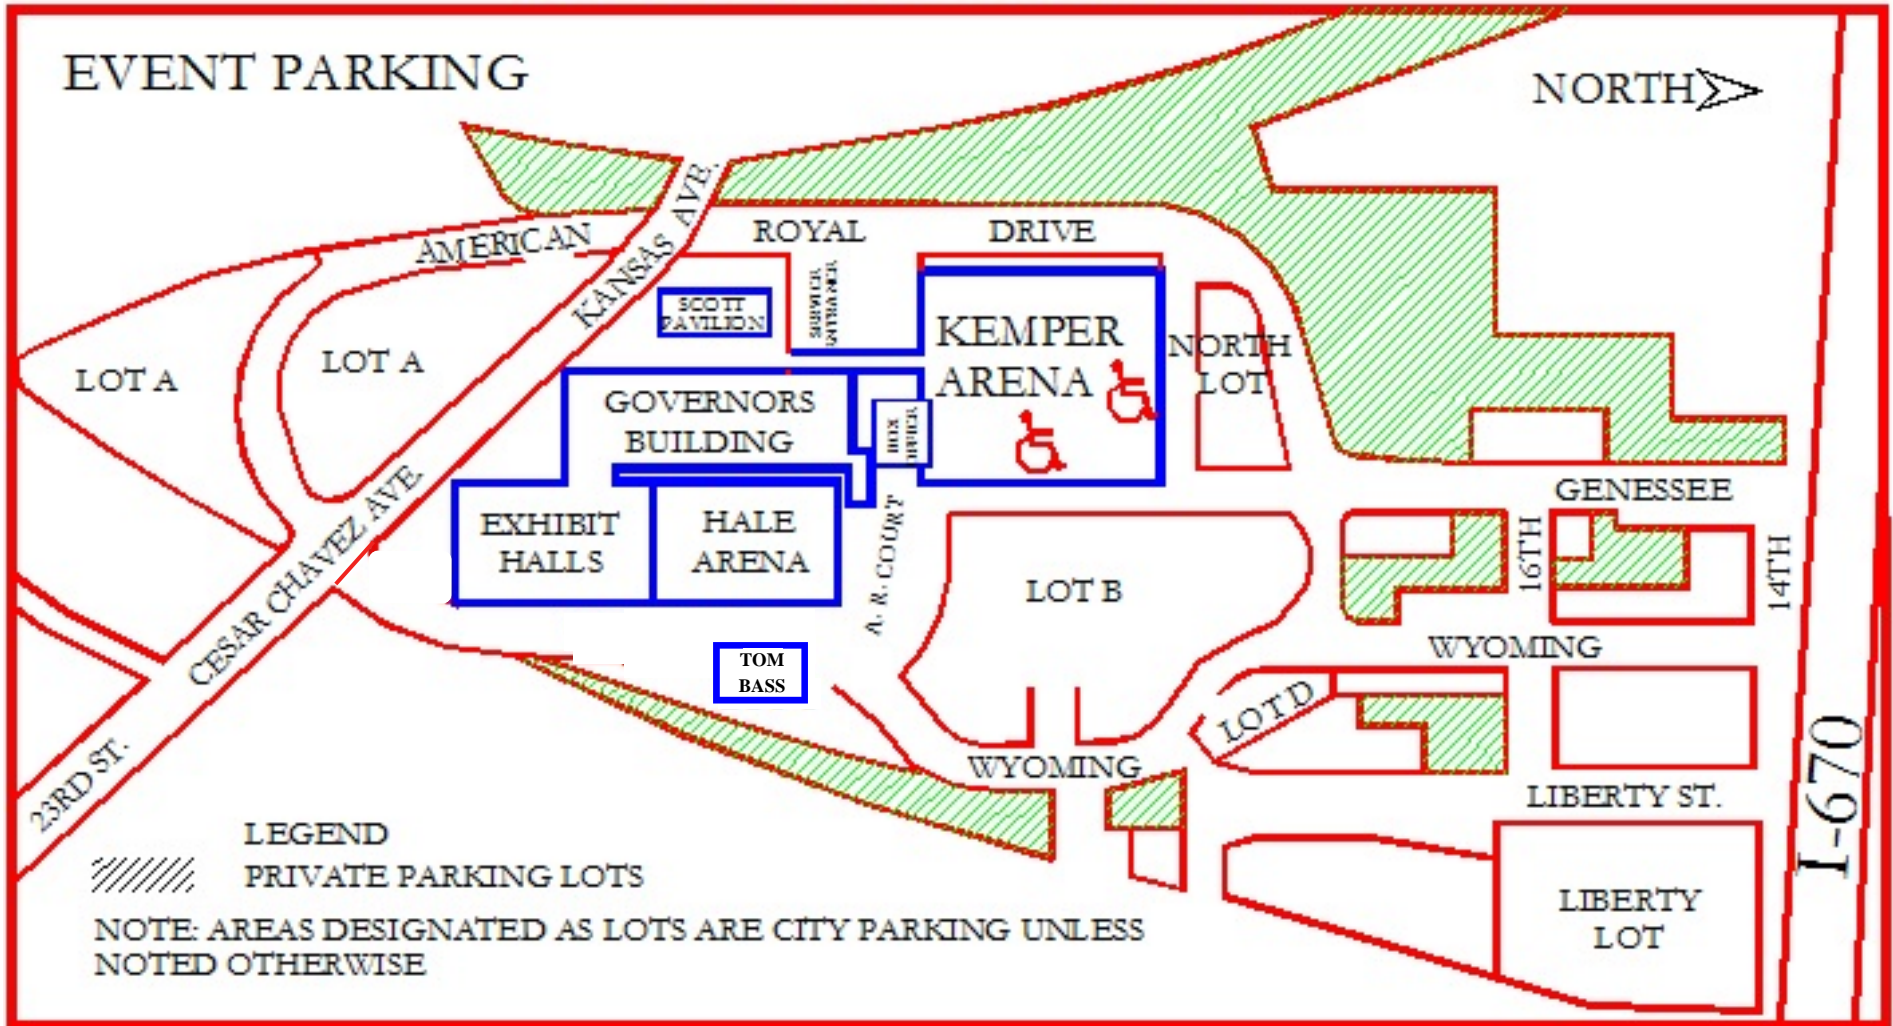

KEMPER ARENA AMERICAN ROYAL COMPLEX

KEMPER ARENA
 1800 GENESSEE
 KANSAS CITY, MO 64102

MAIN: 816-513-4000
WWW.KCCONVENTION.COM

AMERICAN ROYAL FACILITIES
 1701 AMERICAN ROYAL COURT
 KANSAS CITY, MO 64102