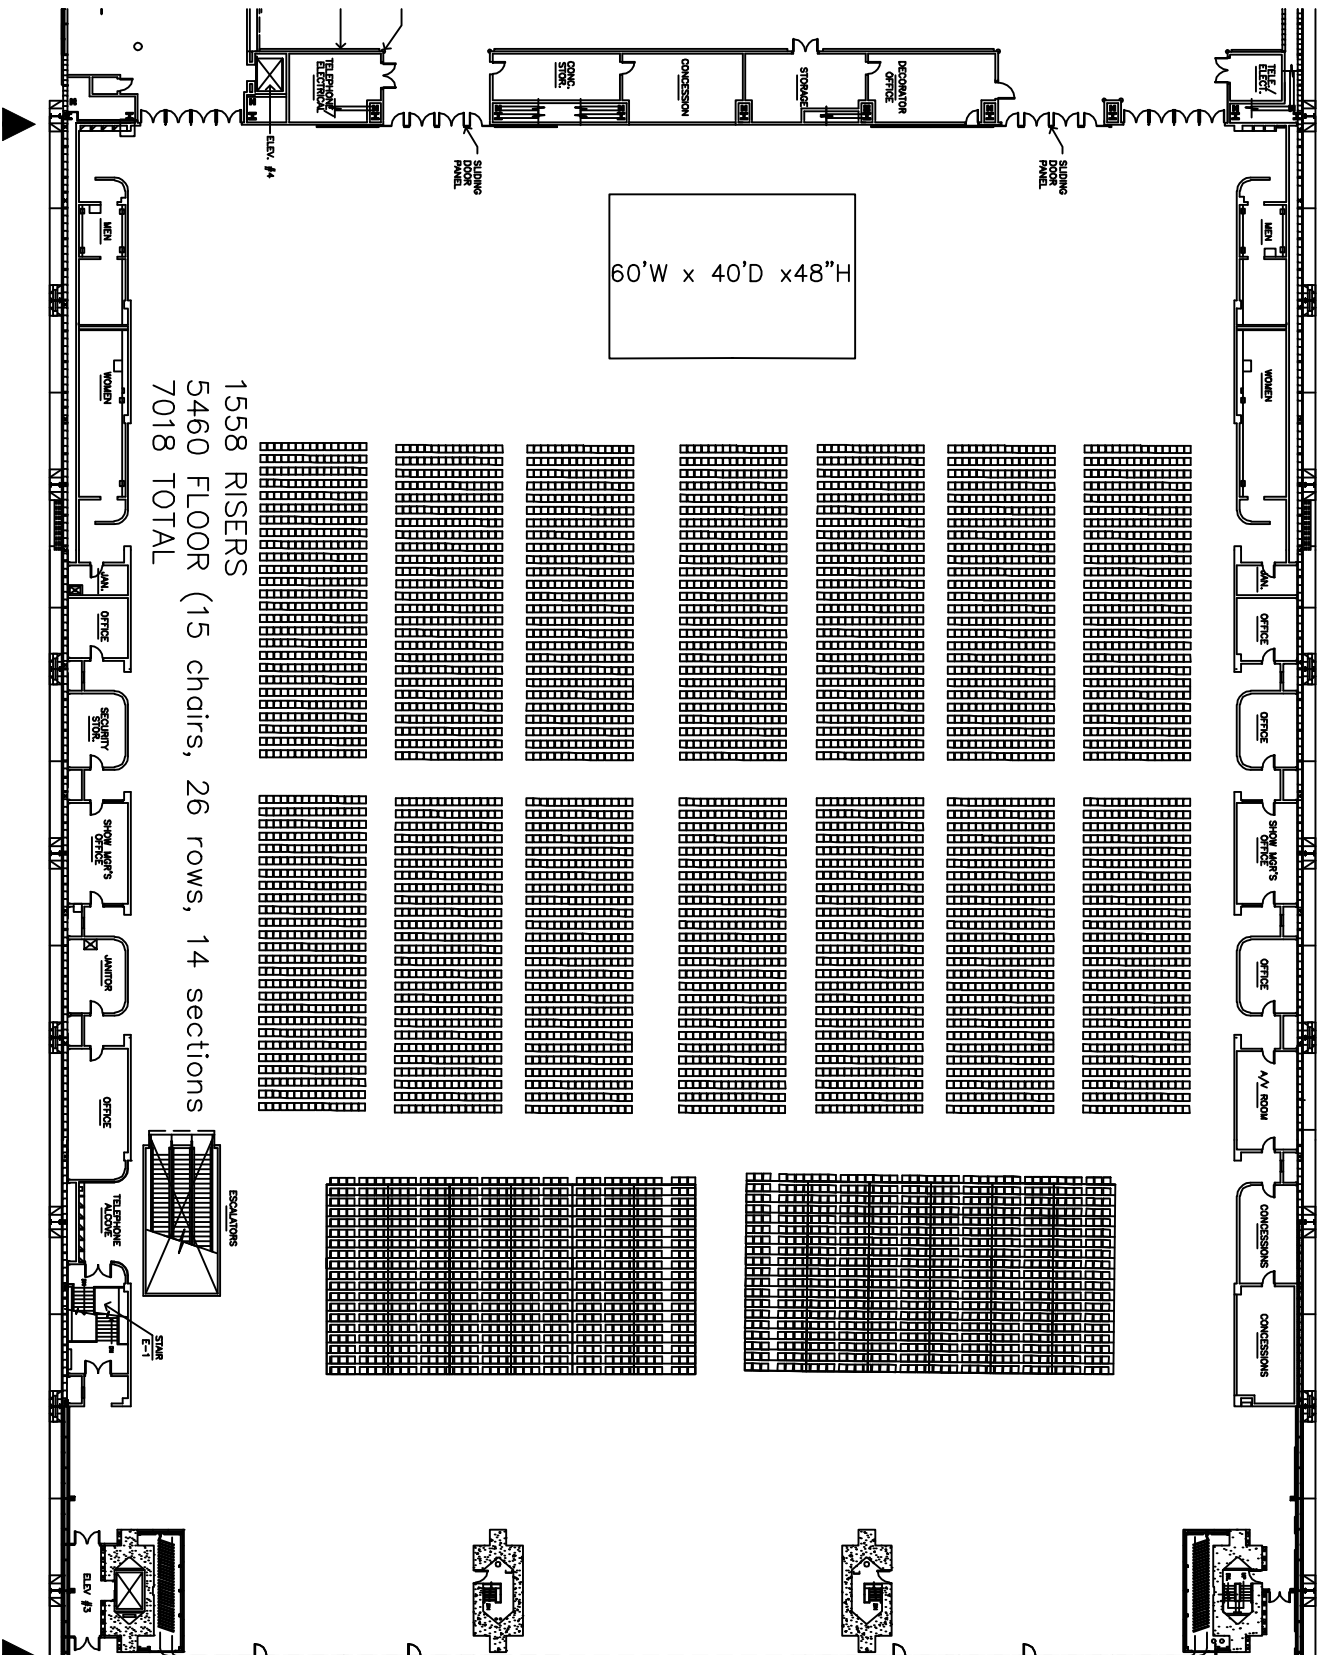

# HALL E

100,980 SQ. FT.

1558 RISERS  
 5460 FLOOR (15 chairs, 26 rows, 14 sections)  
 7018 TOTAL