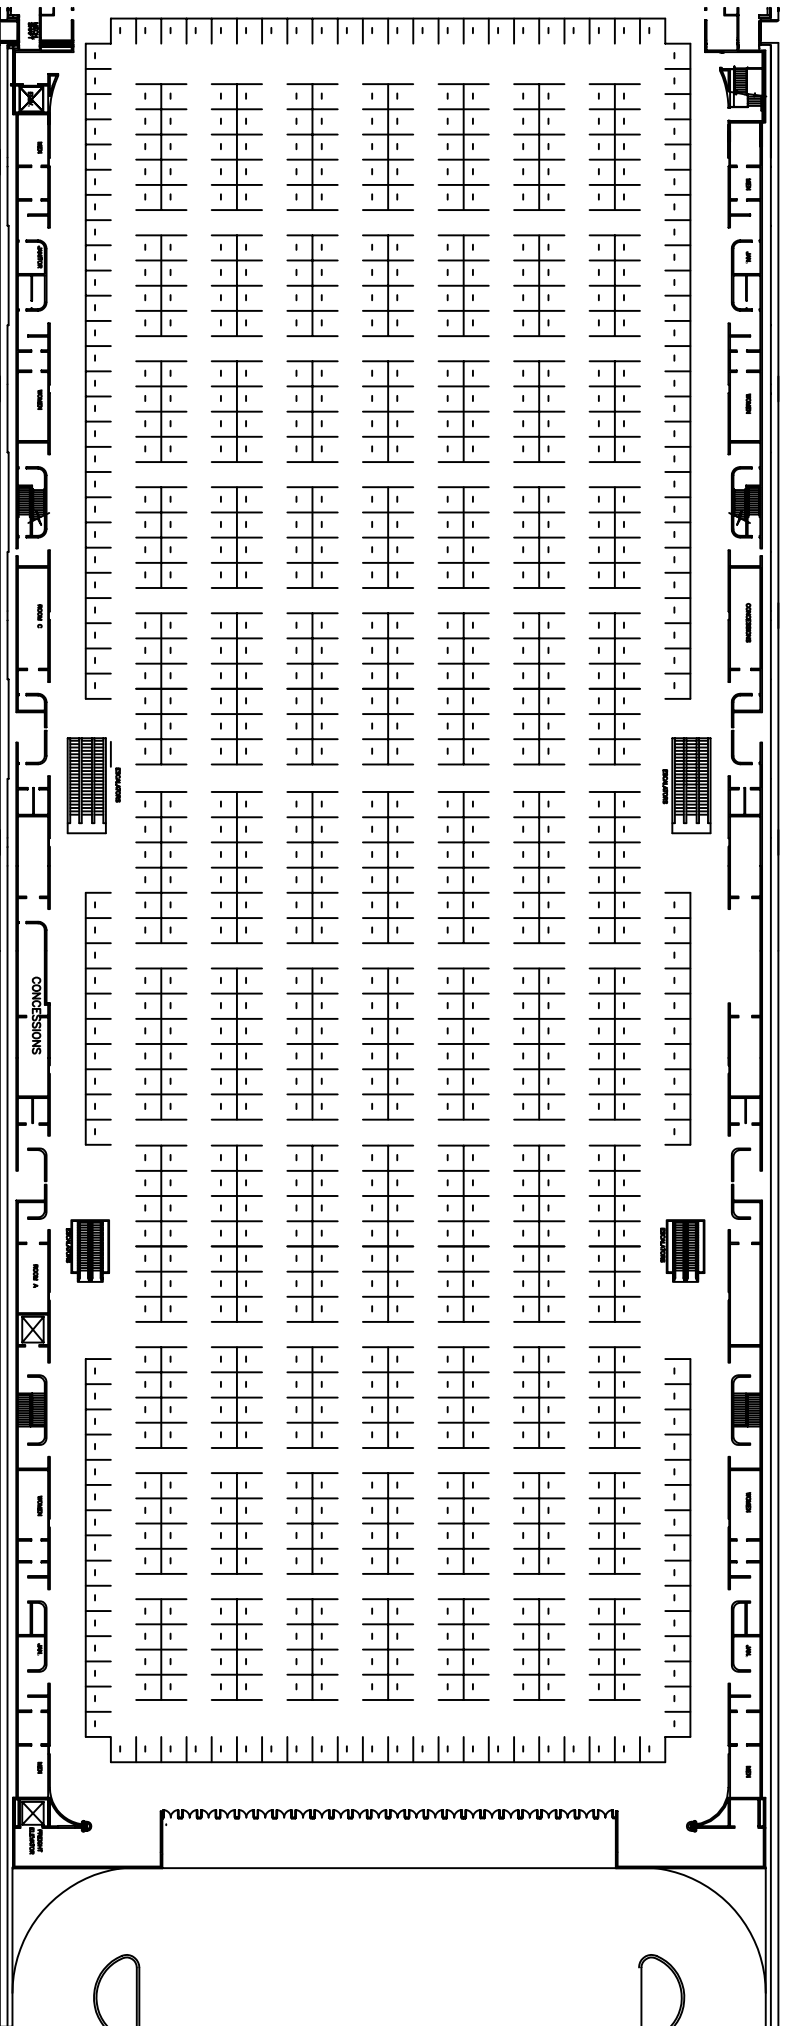

KANSAS CITY CONVENTION AND ENTERTAINMENT CENTER

HALL A (290) 10X10 BOOTHS
HALL B (216) 10X10 BOOTHS
HALL C (396) 10X10 BOOTHS

(902) TOTAL 10X10 BOOTHS FOR HALLS ABC

0 10 20
SCALE IN FEET