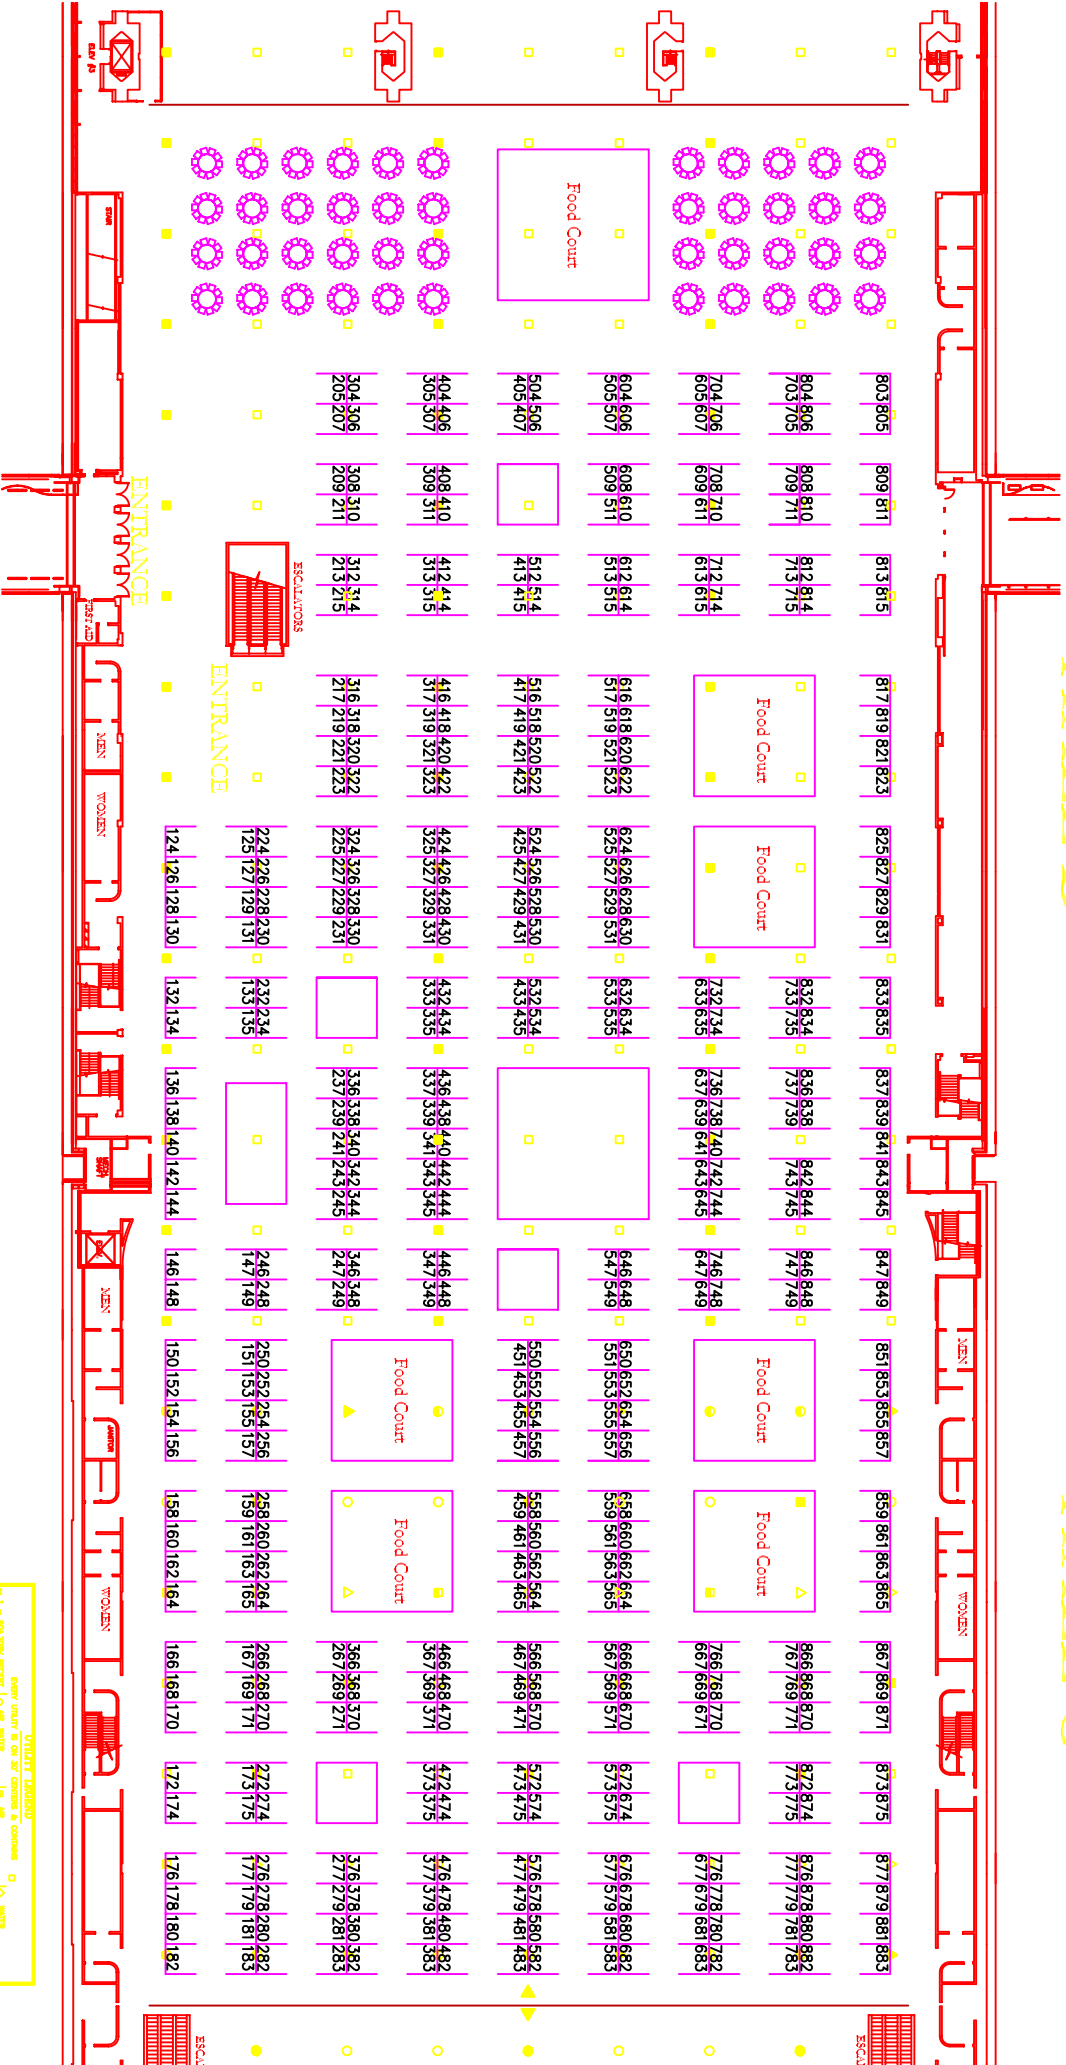

HALL D

HALL C

BARTLE HALL CONVENTION CENTER
 301 West 13th
 Kansas City, MO 64105
 HALLS B thru D
 500 - 10'x10' BOOTHS

0 10 20 30
 SCALE IN FEET

UTILITY LEGEND

- MEN
- WOMEN
- ESCALATORS
- RESTROOMS
- FOOD COURT
- ENTRANCE
- STAIRS
- ELEVATOR
- SERVICE AREA
- OFFICE
- STORAGE
- MEETING ROOM
- CONFERENCE ROOM
- BREAK ROOM
- LOBBY
- CORRIDOR
- WALL
- DOOR
- WINDOW
- PLANT
- LIGHTING
- FURNITURE
- SIGNAGE
- OTHER

Other: See Hall C Convention Center for more information.